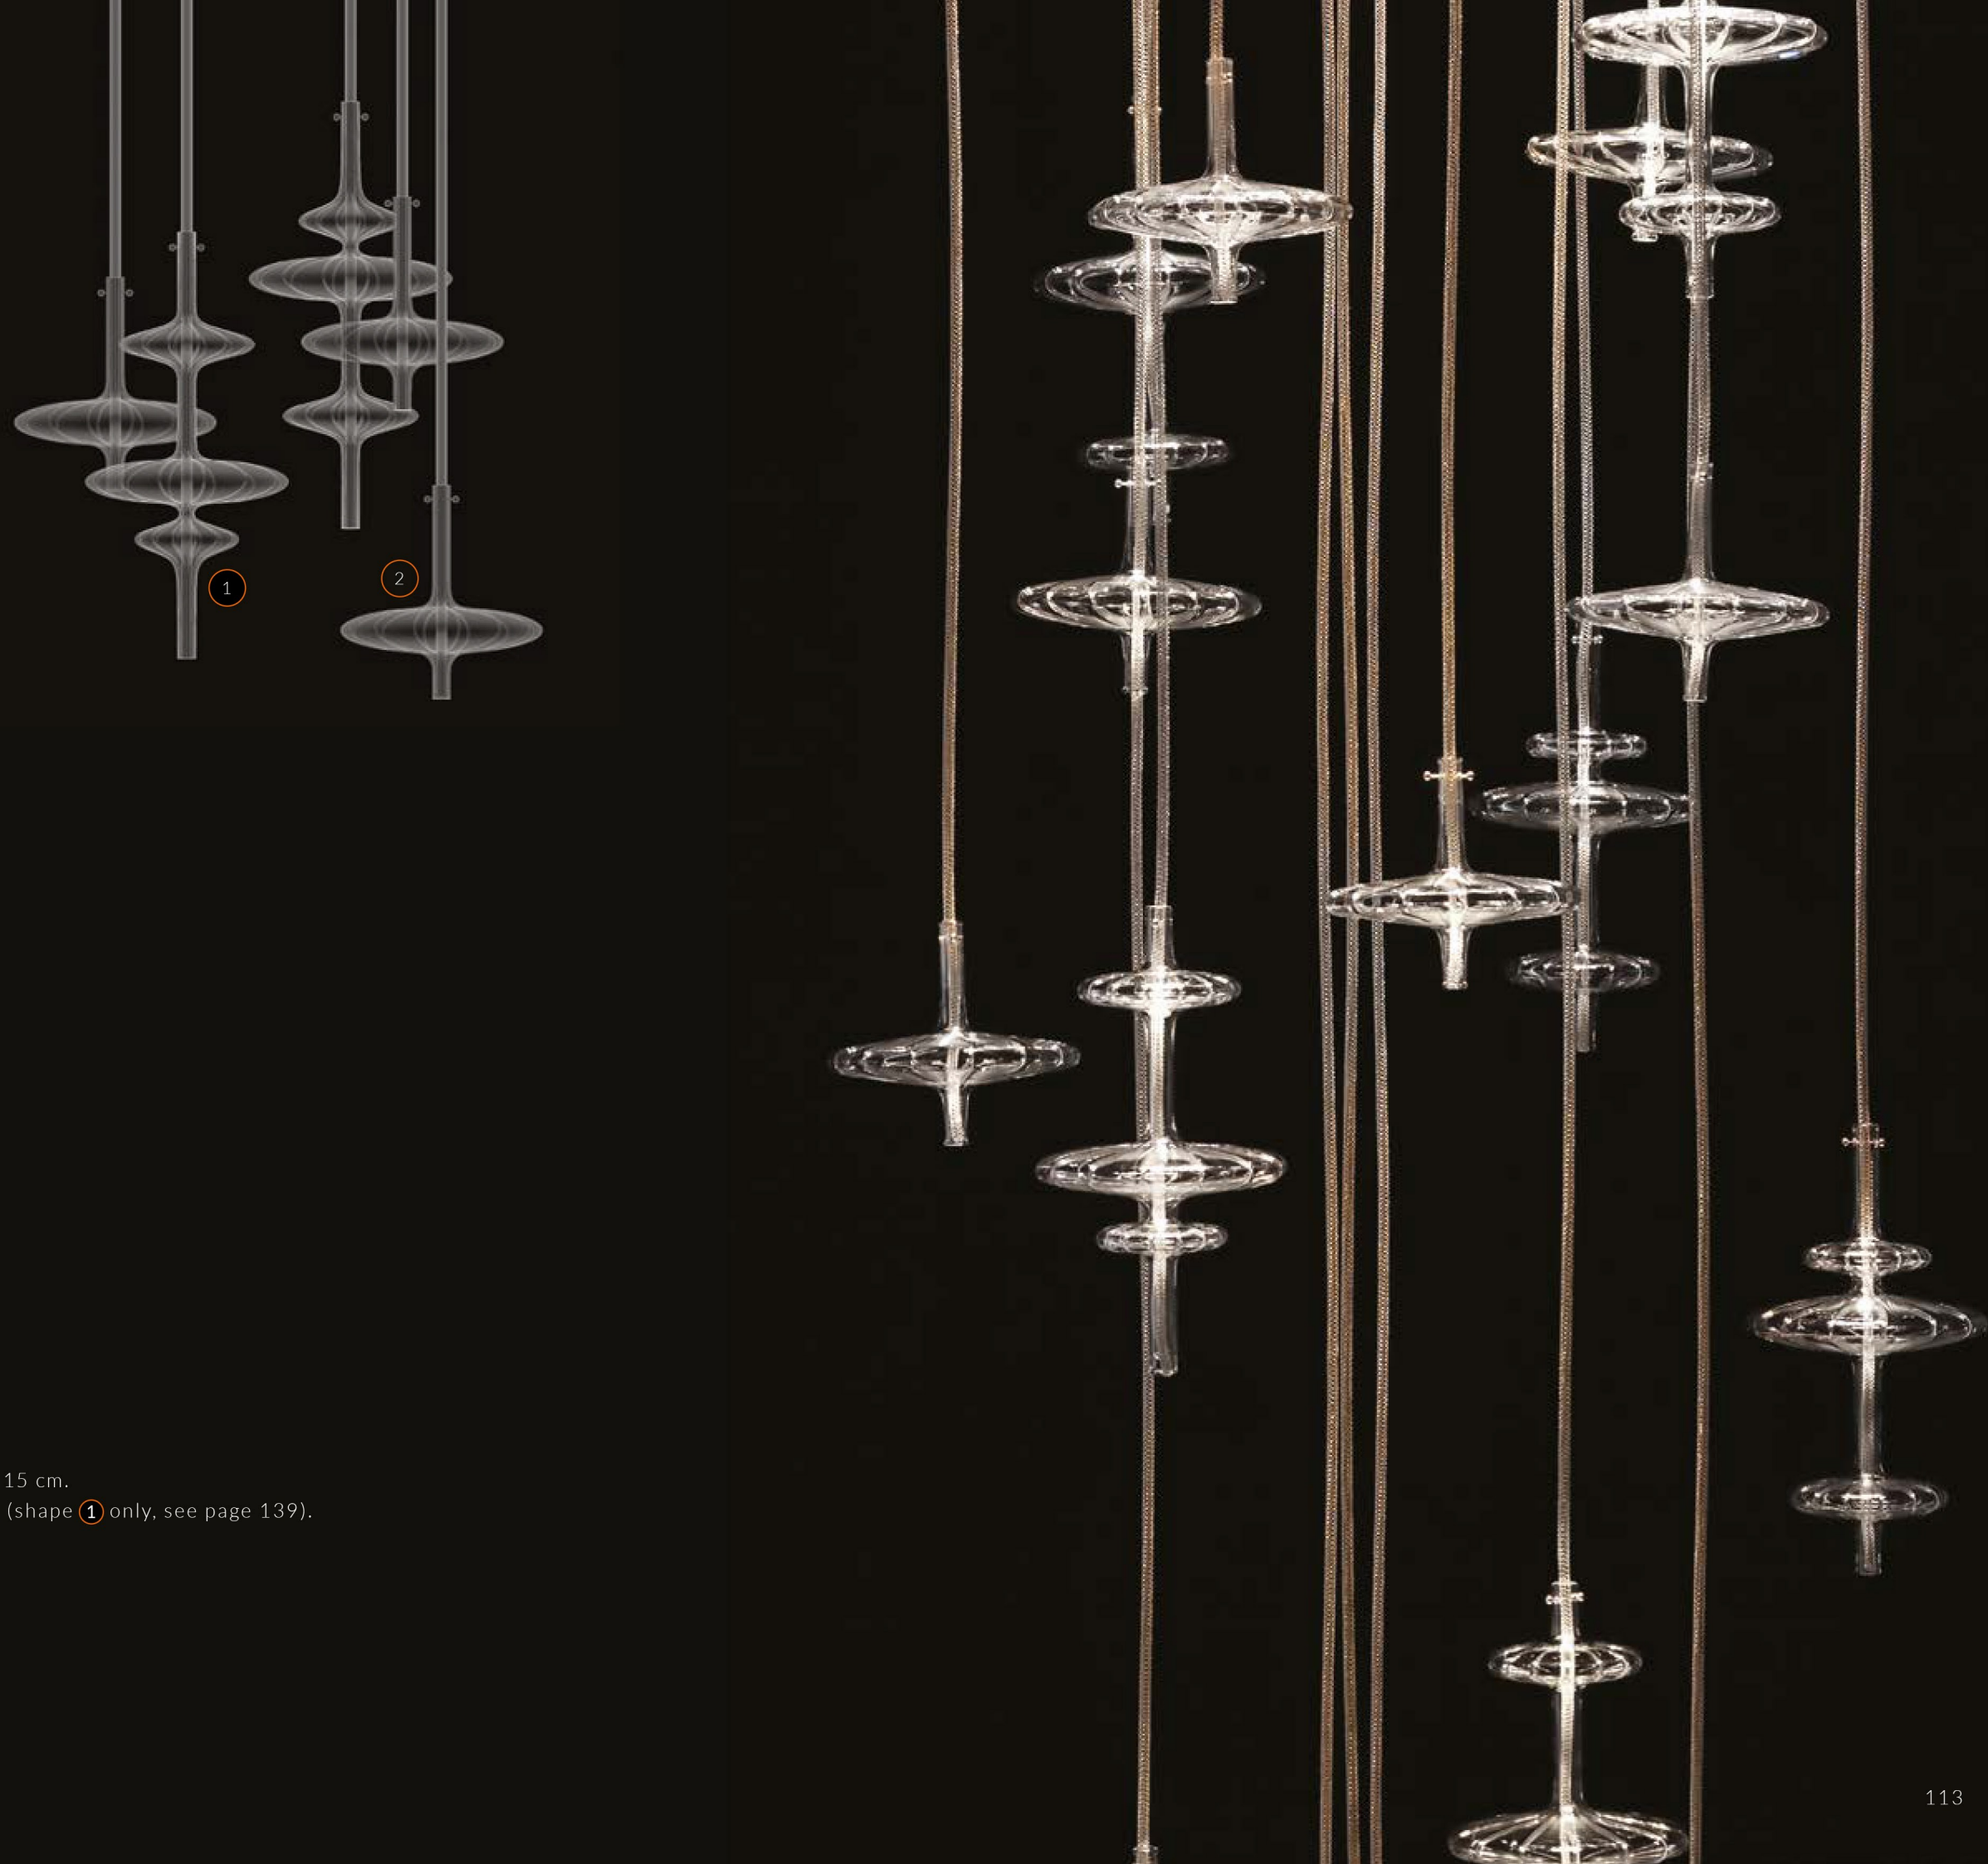

HYDRA

# GAMMA

CLEAR HAND-BLOWN RULED GLASS PENDANT.

2 shapes available: ① h. 30 - ø 15 cm. ② h. 17 - ø 15 cm.

Additional inner light can be used with this model (shape ① only, see page 139).